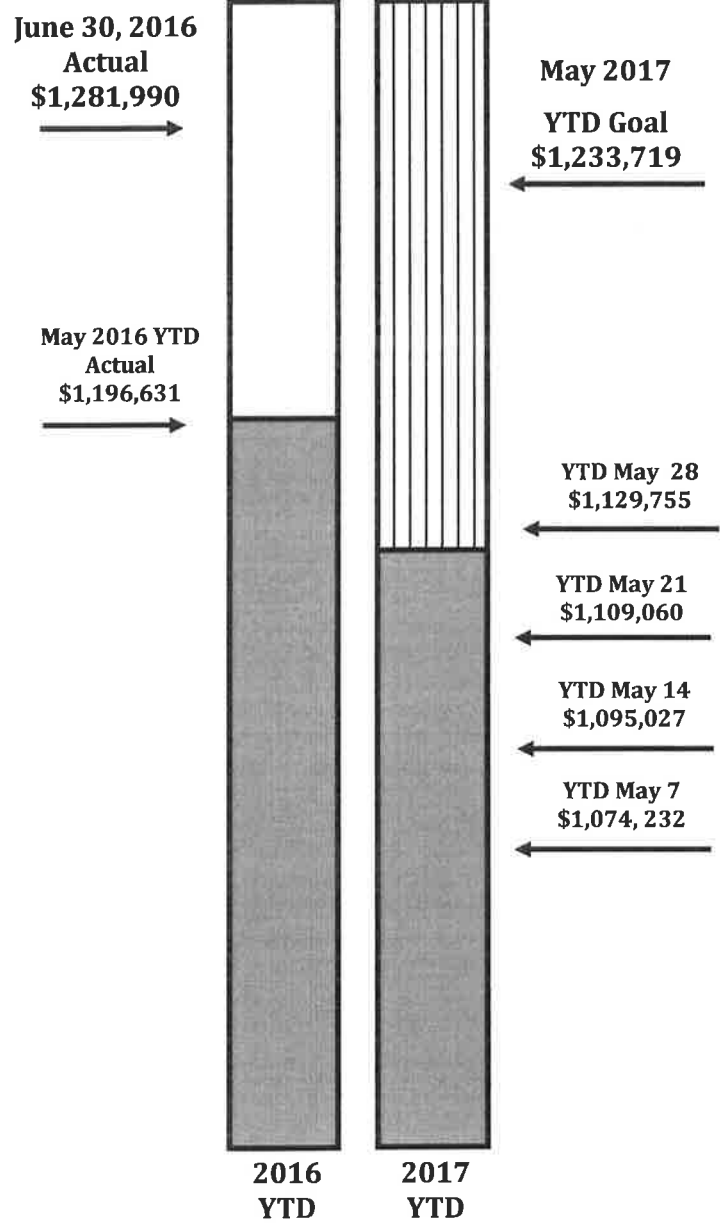

Help Support Our St. Cecilia Family

How Your Contributions Help Support Our

Revenues (as of 5/28/17)

Music Walk 2016

Help Us Close the GAP!

Right now we are still short to meet our obligations. To meet our income goal for this year, would you consider contributing a bit extra each week? Please prayerfully consider how you can support our efforts to spread the Gospel. Thank you for your efforts and sacrifices. ***God Bless You!***